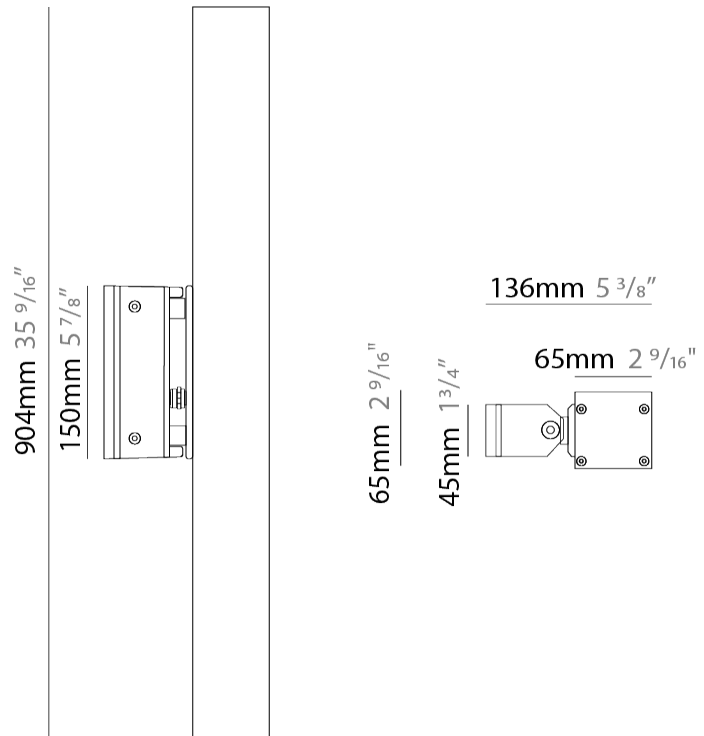

GENERAL

Series: Tetra
Subseries: Tetra Linear
Brand: Platek
Division: Exterior
Mounting Type: Surface
Mounting Location: Wall
Subcategory: Wallwash

PHYSICAL

Shape: Rectangle
Length (mm): 904
Length (in): 35 ⁹/₁₆
Width (mm): 65
Width (in): 2 ⁹/₁₆
Height (mm): 65
Depth (mm): 136
Height (in): 2 ⁹/₁₆
Depth (in): 5 ³/₈
Light Distribution: Adjustable / Direct
Weight (kg): 5.8
Weight (lbs): 12.8
Screws: A4 stainless steel
Diffuser: Clear tempered glass
Gasket: Gore-Tex valve to prevent condensation inside the fitting.
Fixture Finish: [BLK / WHI / GRY / COR / ANT / BRZ](#)
Fixture Material: Extruded Aluminum

ELECTRICAL

Lamp Type: LED
Input Wattage (W): 47
Total Output Wattage (W): 36
Dimming: Non-Dimmable
Driver Included: Yes
Driver Location: Integrated
Driver Type: Constant Current - Universal
Driver Class: Class 2
Input Voltage (V): 120 - 277
Constant Current (MA): 350

LED

Number of LEDs: 18
Color Temperature (°K): [3000 / 4000](#)
Max. Delivered Lumen (lm): 3000 / 3120
Nominal Lumen (lm): 5040 / 5220
CRI: >80 CRI
Lamp Life (hrs): 60000

OPTICAL

Optic°: [12 / 40 / Elliptical](#)
Adjustability: Tilt ±45°

RATINGS AND CERTIFICATIONS

Certified By: Certified for North American Standards
IP rating: IP65
IK Rating: IK07
Bug Rating: B3 U1 G1